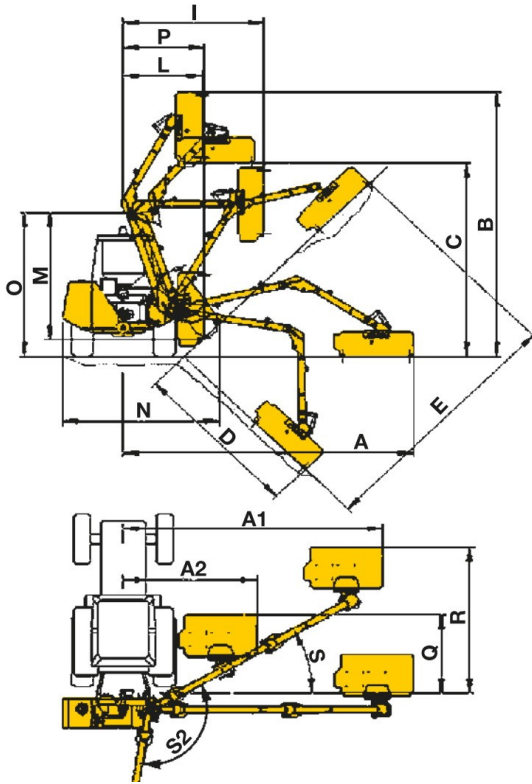

# Ferri Boom Mowers - Working Positions

	TM46	TP510	TP610
A	15' 3"	15' 9"	19' 5"
B	10' 5"	10' 7"	14' 2"
C	4' 0"	4' 6"	4' 7"
D	8' 5"	8' 5"	10' 10"
E	16' 5"	16' 6"	20' 2"
F	3' 3"	3' 9"	3' 9"
G	5' 8"	6' 2"	7' 1"
H	13' 11"	14' 5"	18' 0"
I	3"	8"	5"

	TXV50	TXV60
A	17' 2"	20' 6"
A1	15' 2"	18' 2"
A2	7' 11"	7' 11"
B	16' 11"	20' 1"
C	13' 3"	16' 6"
D	10' 2"	13' 1"
E	15' 7"	18' 10"
I	8' 5"	9' 7"
L	4' 7"	4' 11"
M	8' 0"	9' 8"
N	8' 10"	8' 10"
O	9' 2"	10' 10"
P	4' 10"	4' 10"
Q	4' 11"	4' 11"
R	9' 3"	10' 10"
S	30°	30°
S2	129°	129°