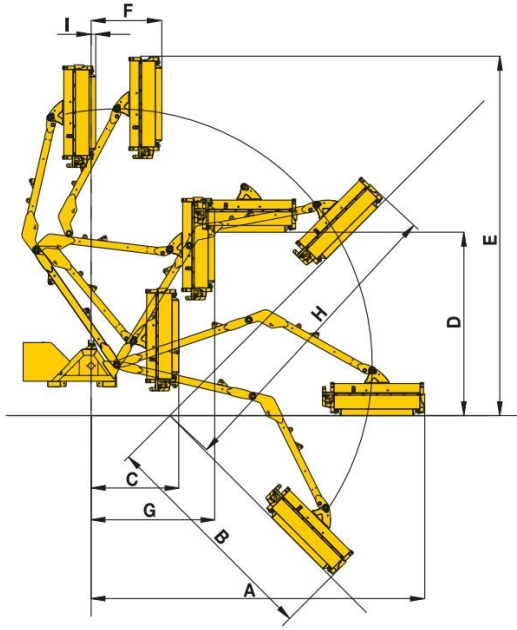

# Ferri Boom Mowers - Working Positions

	TM46	TP510	TP610
A	15' 3"	15' 9"	19' 5"
B	10' 5"	10' 7"	14' 2"
C	4' 0"	4' 6"	4' 7"
D	8' 5"	8' 5"	10' 10"
E	16' 5"	16' 6"	20' 2"
F	3' 3"	3' 9"	3' 9"
G	5' 8"	6' 2"	7' 1"
H	13' 11"	14' 5"	18' 0"
I	3"	8"	5"

	TXV50	TXV60
A	17' 2"	20' 6"
A1	15' 2"	18' 2"
A2	7' 11"	7' 11"
B	16' 11"	20' 1"
C	13' 3"	16' 6"
D	10' 2"	13' 1"
E	15' 7"	18' 10"
I	8' 5"	9' 7"
L	4' 7"	4' 11"
M	8' 0"	9' 8"
N	8' 10"	8' 10"
O	9' 2"	10' 10"
P	4' 10"	4' 10"
Q	4' 11"	4' 11"
R	9' 3"	10' 10"
S	30°	30°
S2	129°	129°