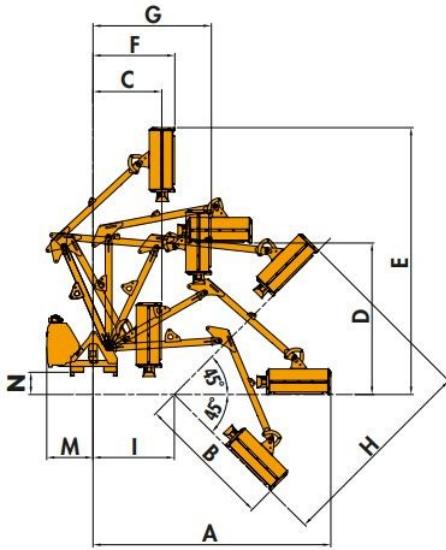

Ferri T-Series Boom Mowers - Working Positions

	T250A	T320A
A	8' 3"	10' 7"
B	3' 8"	6' 11"
C	3' 7"	2' 11"
D	5' 8"	6' 2"
E	9' 4"	11' 11"
F	3' 5"	3' 4"
G	4' 7"	5' 5"
H	6' 8"	9' 1"
I	3' 7"	3' 7"
M	2'	2'
N	11"	11"

	T380D	T430D	T460
A	12' 7"	14' 2"	15' 1"
B	7' 11"	9' 6"	10' 4"
C	3' 9"	3' 9"	3' 9"
D	7' 4"	8' 4"	7' 6"
E	13' 9"	15' 5"	16' 3"
F	2' 10"	2' 10"	3' 1"
G	5' 0"	5' 7"	5' 4"
H	11' 2"	12' 9"	13' 9"