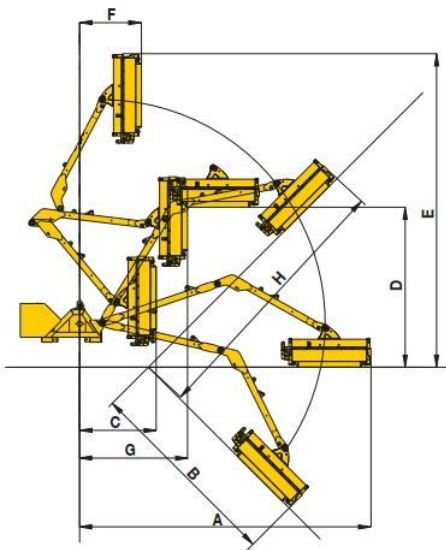

Ferri T-Series Boom Mowers - Working Positions

	T250A	T320A
A	8' 3"	10' 7"
B	3' 8"	6' 11"
C	3' 7"	2' 11"
D	5' 8"	6' 2"
E	9' 4"	11' 11"
F	3' 5"	3' 4"
G	4' 7"	5' 5"
H	6' 8"	9' 1"
I	3' 7"	3' 7"
M	2'	2'
N	11"	11"

	T380D	T430D	T460
A	12' 7"	14' 2"	15' 1"
B	7' 11"	9' 6"	10' 4"
C	3' 9"	3' 9"	3' 9"
D	7' 4"	8' 4"	7' 6"
E	13' 9"	15' 5"	16' 3"
F	2' 10"	2' 10"	3' 1"
G	5' 0"	5' 7"	5' 4"
H	11' 2"	12' 9"	13' 9"